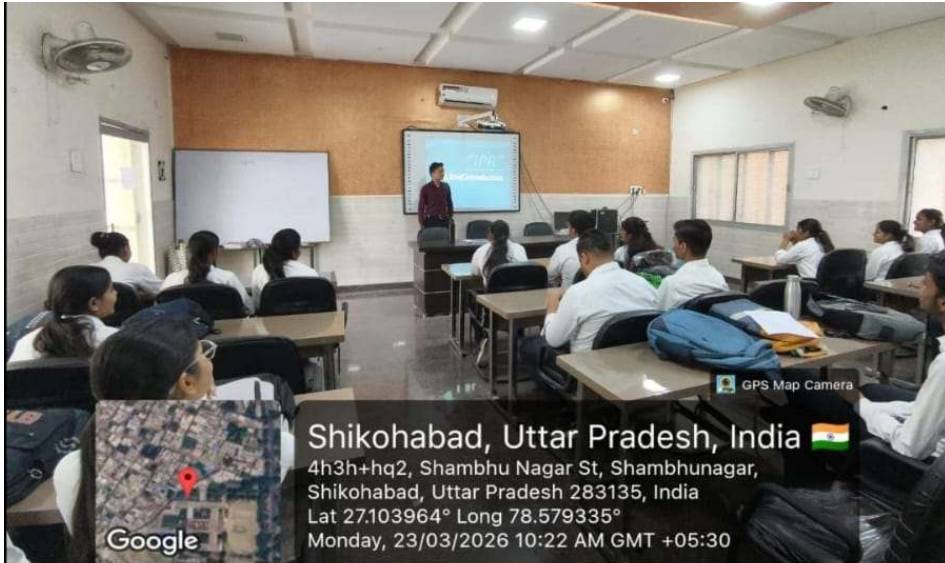

Shikohabad, Uttar Pradesh, India
4h3h+hq2, Shambhu Nagar St, Shambhunagar,
Shikohabad, Uttar Pradesh 283135, India
Lat 27.103964° Long 78.579335°
Monday, 23/03/2026 10:22 AM GMT +05:30